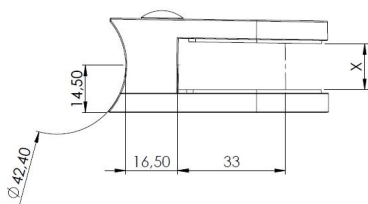

PRODUCT SHEET

Description:

Glass Clamp "Oval-L" 45x68x29mm, Zamak-Raw, \varnothing 42,4mm Tube, 6-12,76mm Glass Thickness, No Safety Pin & No Cushions, (Cushion Model E)

Item number:

22.10.622-8

Units	Box	Carton	HS Code	Barcode
Pcs.	4	40	8302419000	
				5704866476546

X	Glass range
X	6 - 12,76 mm.

SISO A/S

Mileparken 11
DK-2740 Skovlunde
Denmark
VAT: DK 24786013

Phone +45 45 830 900

www.siso.dk
siso@siso.dk

Danske Bank
Nytorv Branch
Copenhagen
SWIFT: DABADKKK

Account no.
4180 3112 112936
IBAN Account
DK7230003112112936