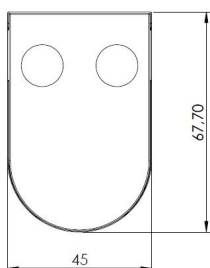

PRODUCT SHEET

Description:

Glass Clamp "Oval-L" 45x68x29mm, Zamak-Raw, \varnothing 42,4mm Tube, 6-12,76mm Glass Thickness, No Safety Pin & No Cushions, (Cushion Model E)

Item number:

22.10.622-8

Units	Box	Carton	HS Code	Barcode
Pcs.	4	40	8302419000	
				5704866476546

X	Glass range
X	6 - 12,76 mm.

SISO A/S

Mileparken 11
DK-2740 Skovlunde
Denmark
VAT: DK 24786013

Phone +45 45 830 900

www.siso.dk
siso@siso.dk

Danske Bank
Nytorv Branch
Copenhagen
SWIFT: DABADKKK

Account no.
4180 3112 112936
IBAN Account
DK7230003112112936