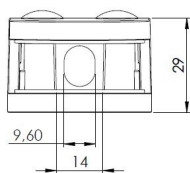

PRODUCT SHEET

Description:

Glass Clamp "Oval-L" 45x68x29mm, Zamak-Raw, \varnothing 42,4mm Tube, 6-12,76mm Glass Thickness, No Safety Pin & No Cushions, (Cushion Model E)

Item number:

22.10.622-8

Units	Box	Carton	HS Code	Barcode
Pcs.	4	40	8302419000	
				5704866476546

X	Glass range
X	6 - 12,76 mm.

SISO A/S

Mileparken 11
DK-2740 Skovlunde
Denmark
VAT: DK 24786013

Phone +45 45 830 900

www.siso.dk
siso@siso.dk

Danske Bank
Nytorv Branch
Copenhagen
SWIFT: DABADKKK

Account no.
4180 3112 112936
IBAN Account
DK7230003112112936